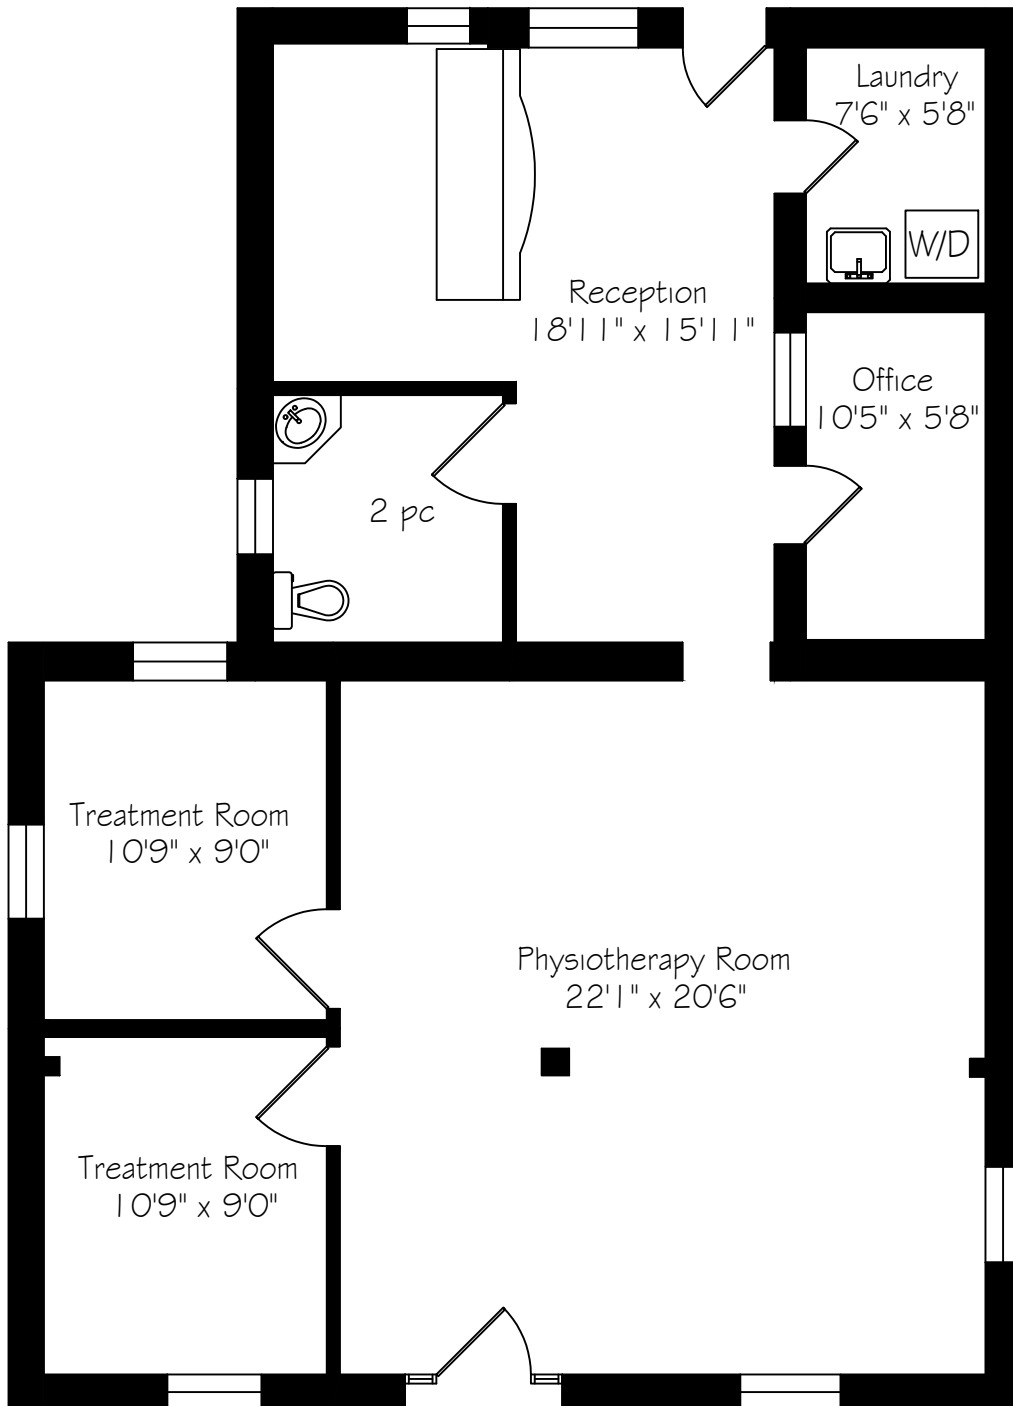

143 Main Street East

Prepared for The Brazeau Team
ROYAL LePAGE Meadowtowne Realty

1285 Square Feet

Measurements and Calculations are approximate
To be used as guidelines only